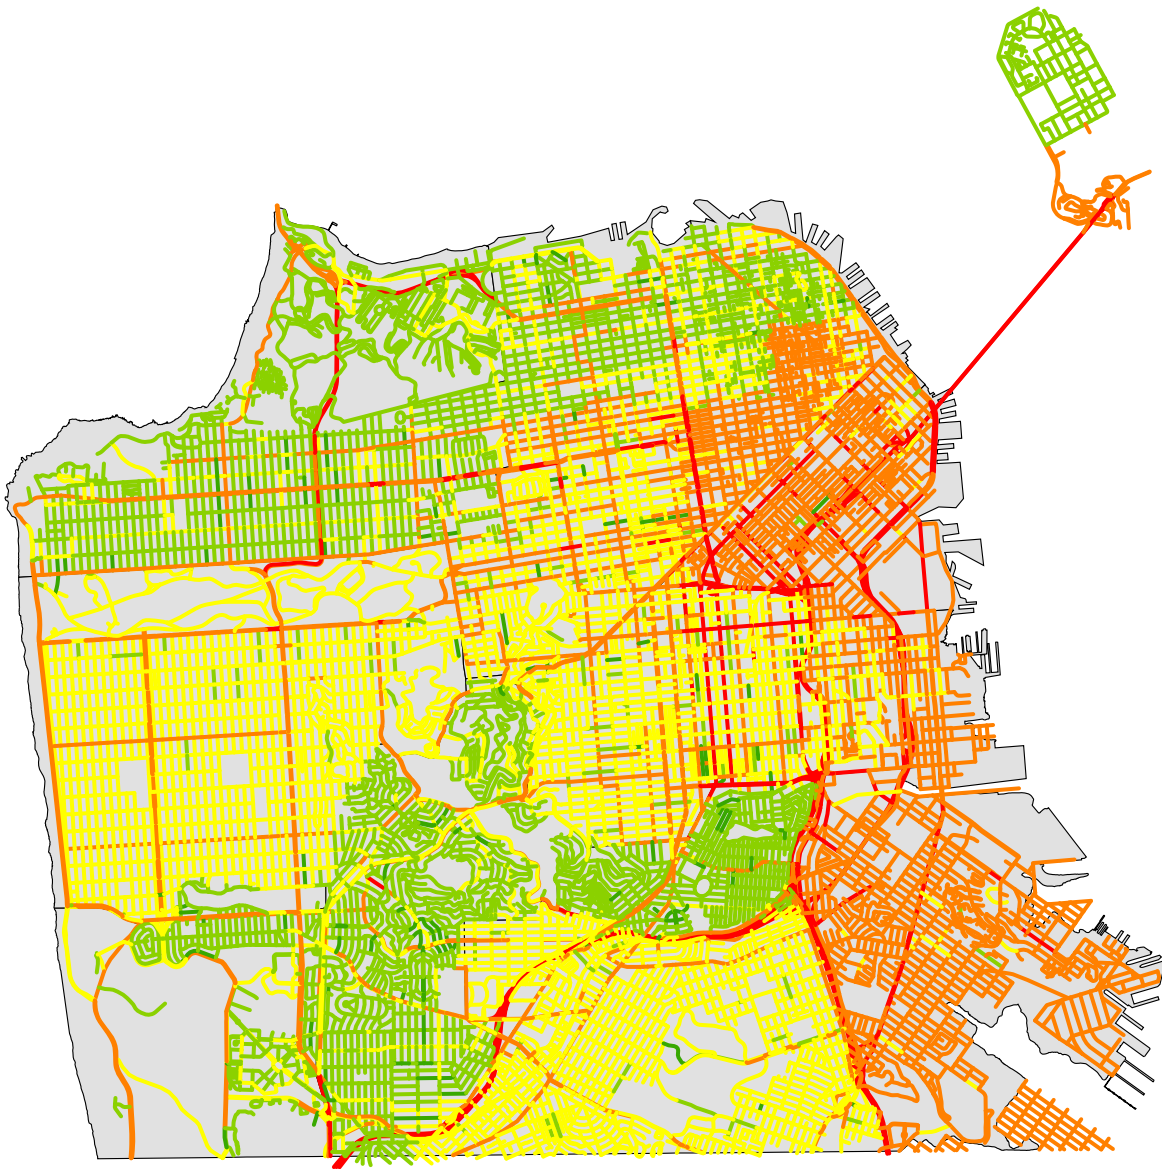

San Francisco - City-wide Noise Map

v.2.0 (08/25/2006)
- TNM 2.5 Lookup
- 4 road classes
- Neighborhood-specific hourly traffic fractions
- MUNI schedules

1 0.5 0 1 Kilometers

Street noise levels

Ldn (dBA)

- 0.0 - 55.0
- 55.1 - 60.0
- 60.1 - 65.0
- 65.1 - 70.0
- 70+