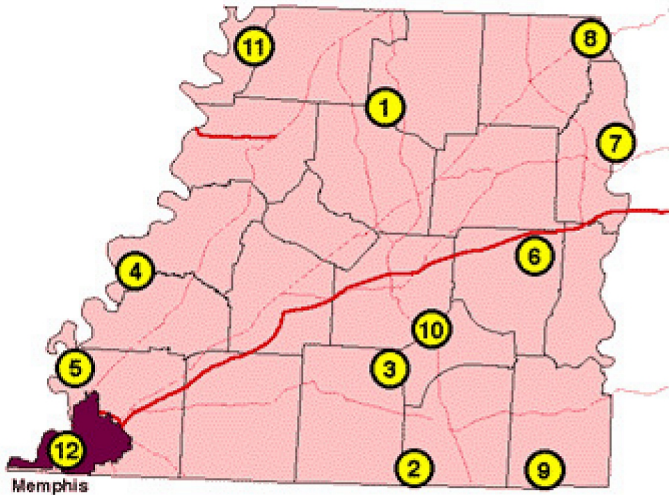

# West Tennessee State Parks

## *Western Uplands and Plains Region*

1. [Big Cypress Tree State Natural Area](#)
2. [Big Hill Pond State Park](#)
3. [Chickasaw State Park](#)
4. [Fort Pillow State Historic Park](#)
5. [Meeman-Shelby Forest State Park](#)
6. [Natchez Trace State Resort Park](#)
7. [Nathan Bedford Forrest State Park](#)
8. [Paris Landing State Resort Park](#)
9. [Pickwick Landing State Resort Park](#)
10. [Pinon Mounds State Archaeological Park](#)
11. [Reelfoot Lake State Resort Park](#)
12. [T. O. Fuller State Park](#)

# Middle Tennessee State Parks

# East Tennessee State Parks