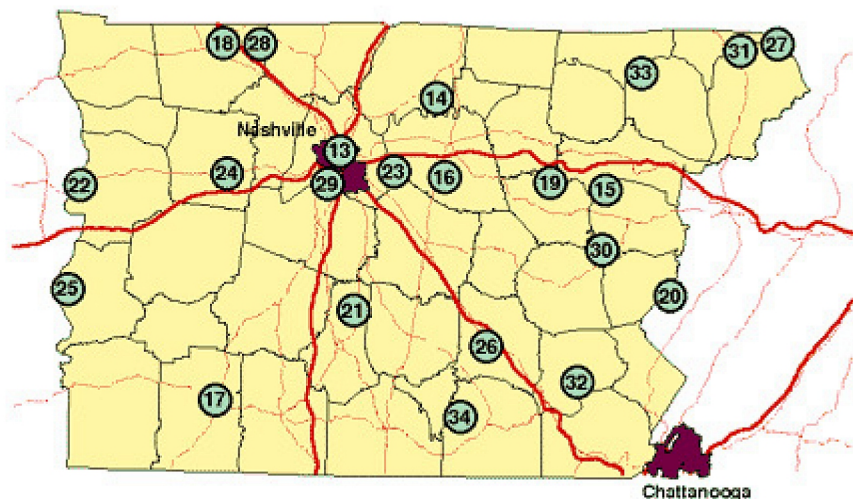

Middle Tennessee State Parks

Hilly Heartland Region

13. [Bicentennial Mall State Park](#)
14. [Bledsoe Creek State Park](#)
15. [Burgess Falls State Natural Area](#)
16. [Cedars of Lebanon State Park](#)
17. [David Crockett State Park](#)
18. [Dunbar Cave State Natural Area](#)
19. [Edgar Evins State Park](#)
20. [Fall Creek Falls State Park](#)
21. [Henry Horton State Park](#)
22. [Johnsonville State Historic Park](#)
23. [Long Hunter State Park](#)
24. [Montgomery Bell State Park](#)
25. [Mousetail Landing State Park](#)
26. [Old Stone Fort State Archaeological Park](#)
27. [Pickett State Park](#)
28. [Port Royal State Historic Park](#)
29. [Radnor Lake State Natural Area](#)
30. [Rock Island State Park](#)
31. [Sgt. Alvin C. York State Historic Park](#)
32. [South Cumberland Recreation Area](#)
33. [Standing Stone State Park](#)
34. [Tims Ford State Park](#)