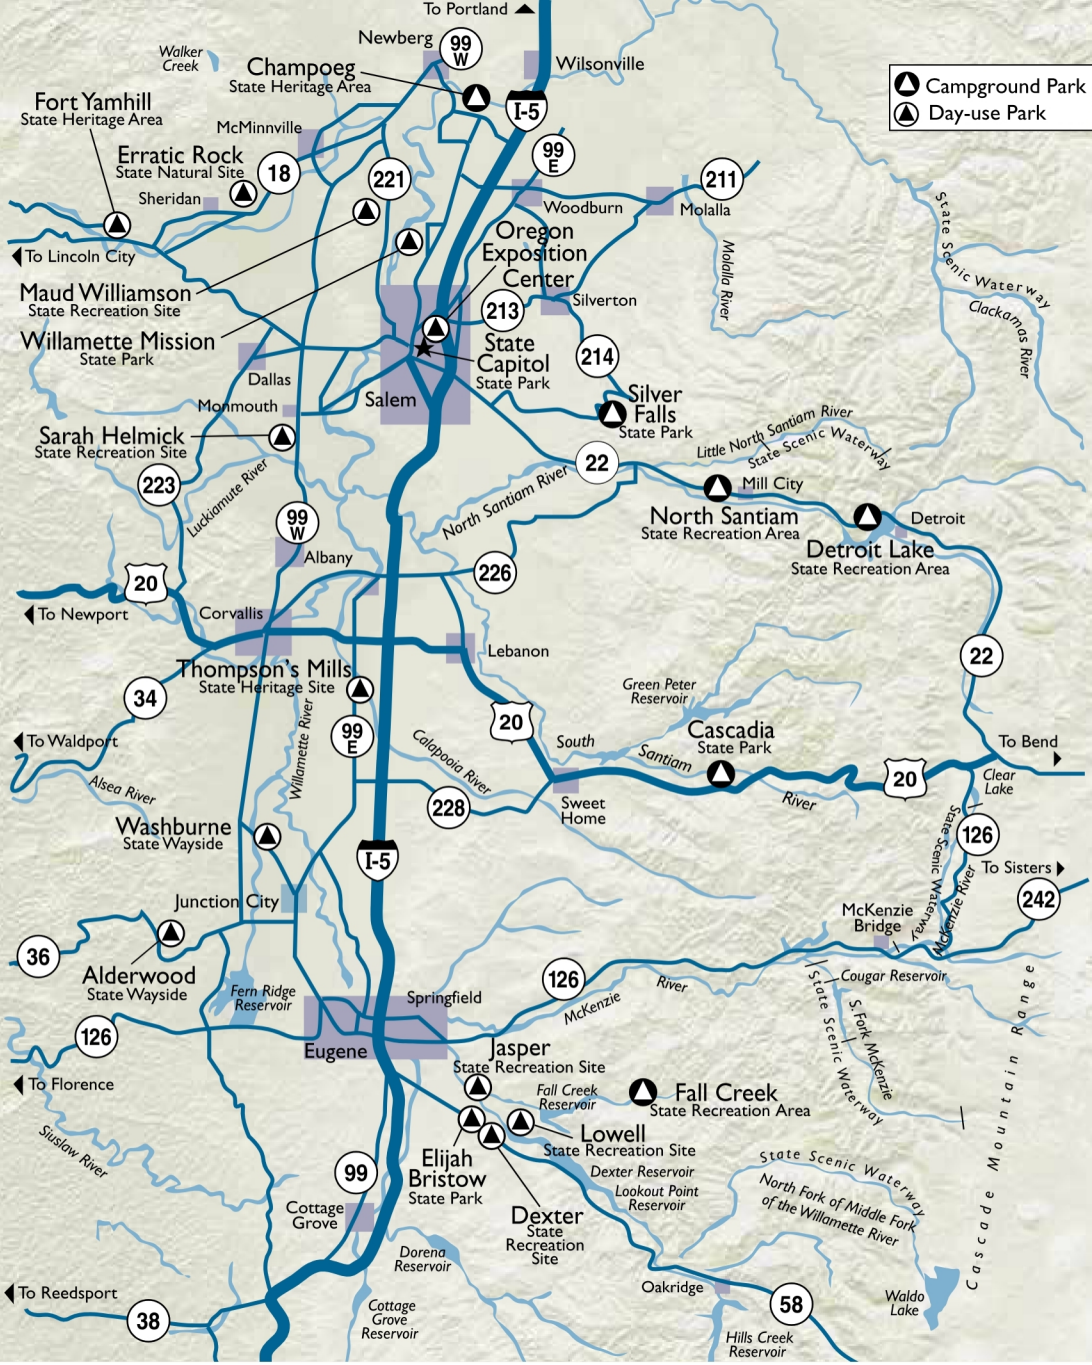

To Corvallis ▶

To Corvallis ▶

To Eugene ▶

To Eugene/Roseburg ▶

El

- ▲ Campground Park
- ▲ Day-use Park

CALIFORNIA

To San Francisco ▼

To Sacramento ▼

	Ashland	Astoria	Bend	Brookings	Eugene	Lakeview	Ontario	Pendleton	Portland	Salem	The Dalles
Collier Memorial	94	353	107	333	142	106	388	377	257	210	237
Goose Lake	160	434	181	433	248	14	279	354	338	310	312
Joseph H. Stewart	47	367	184	256	156	171	465	454	271	224	315
Valley of the Rogue	29	314	234	248	150	185	415	504	265	218	365

Distance in miles

- ▲ Campground Park
- ▲ Day-use Park

- Campground Park
- Day-use Park

Clyde Holliday	347	351	146	459	242	216	135	130	255	258	256
Emigrant Springs	467	331	266	552	362	359	142	26	235	282	152
Farewell Bend	450	448	281	611	394	290	25	143	352	392	269
Lake Owyhee	461	519	302	632	415	301	46	214	423	431	340
Wallowa Lake	569	433	353	654	466	409	192	128	337	384	254

Distance in miles

CALIFORNIA