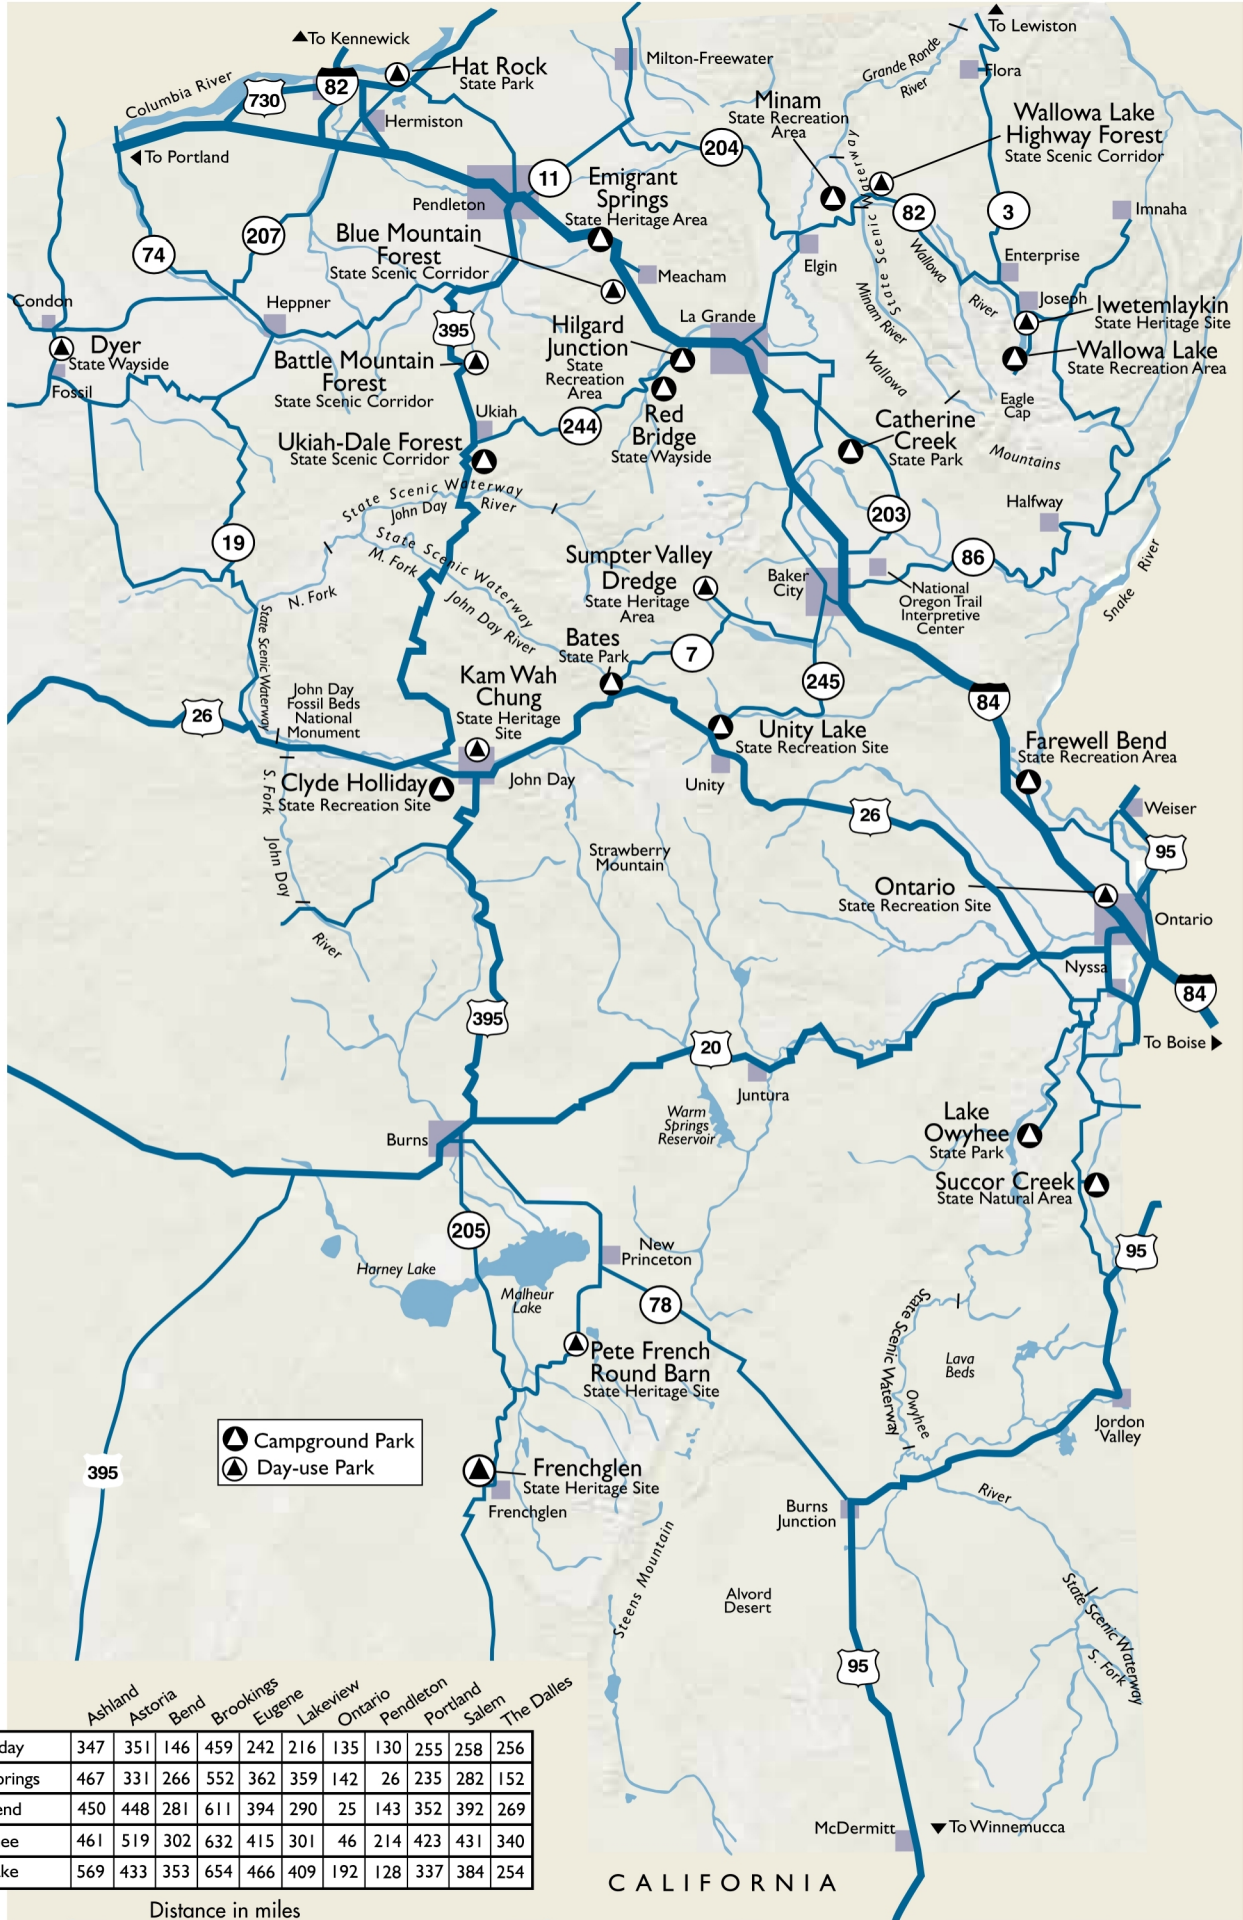

To Corvallis ▶

To Corvallis ▶

To Eugene ▶

To Eugene/Roseburg ▶

El

- ▲ Campground Park
- ▲ Day-use Park

CALIFORNIA

To San Francisco ▼

To Sacramento ▼

	Ashland	Astoria	Bend	Brookings	Eugene	Lakeview	Ontario	Pendleton	Portland	Salem	The Dalles
Collier Memorial	94	353	107	333	142	106	388	377	257	210	237
Goose Lake	160	434	181	433	248	14	279	354	338	310	312
Joseph H. Stewart	47	367	184	256	156	171	465	454	271	224	315
Valley of the Rogue	29	314	234	248	150	185	415	504	265	218	365

Distance in miles

- ▲ Campground Park
- ▲ Day-use Park

- Campground Park
- Day-use Park

Clyde Holliday	347	351	146	459	242	216	135	130	255	258	256
Emigrant Springs	467	331	266	552	362	359	142	26	235	282	152
Farewell Bend	450	448	281	611	394	290	25	143	352	392	269
Lake Owyhee	461	519	302	632	415	301	46	214	423	431	340
Wallowa Lake	569	433	353	654	466	409	192	128	337	384	254

Distance in miles

CALIFORNIA