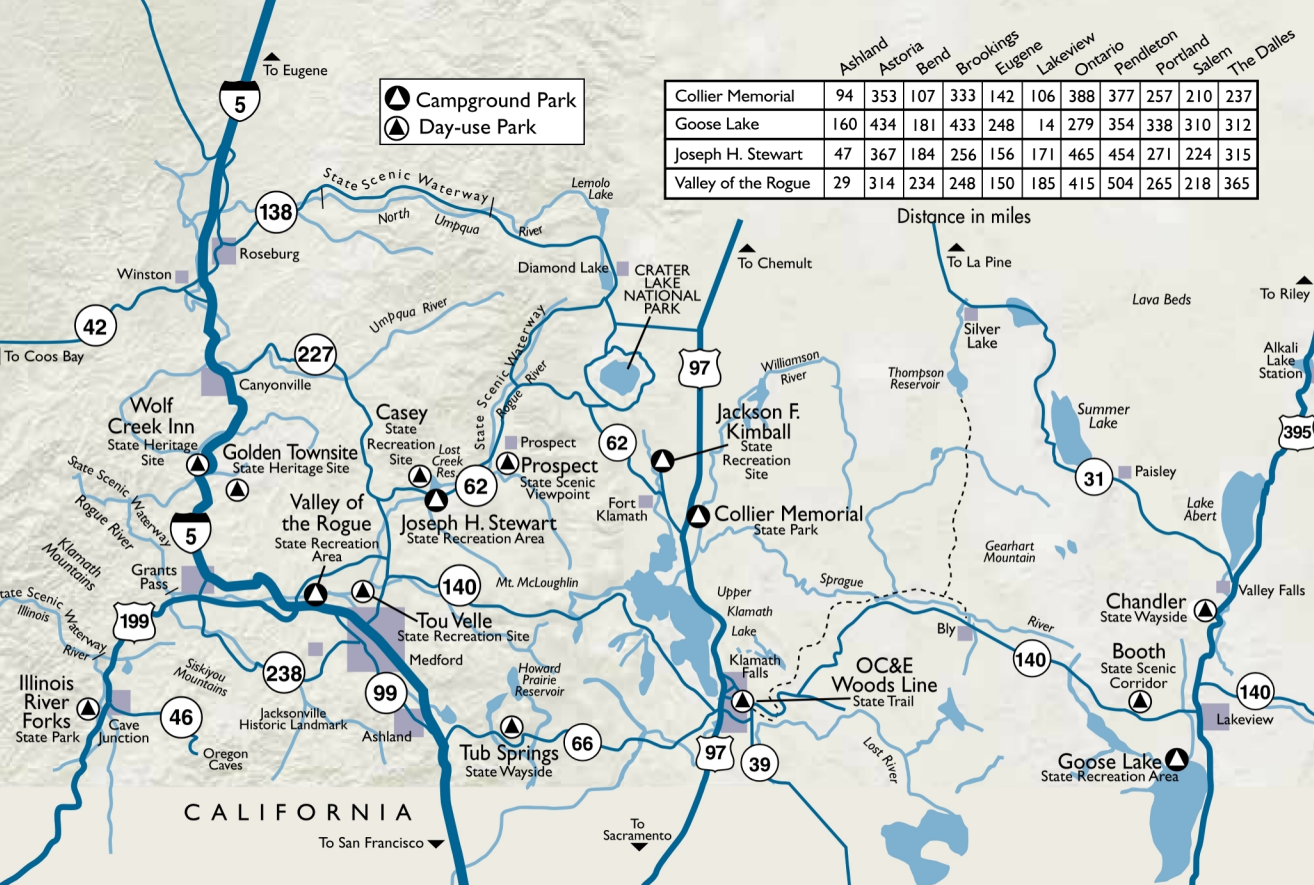

To Corvallis ▶

To Corvallis ▶

To Eugene ▶

To Eugene/Roseburg ▶

El

- ▲ Campground Park
- ▲ Day-use Park

CALIFORNIA

To San Francisco ▼

To Sacramento ▼

	Ashland	Astoria	Bend	Brookings	Eugene	Lakeview	Ontario	Pendleton	Portland	Salem	The Dalles
Collier Memorial	94	353	107	333	142	106	388	377	257	210	237
Goose Lake	160	434	181	433	248	14	279	354	338	310	312
Joseph H. Stewart	47	367	184	256	156	171	465	454	271	224	315
Valley of the Rogue	29	314	234	248	150	185	415	504	265	218	365

Distance in miles

- ▲ Campground Park
- ▲ Day-use Park

- Campground Park
- Day-use Park

Clyde Holliday	347	351	146	459	242	216	135	130	255	258	256
Emigrant Springs	467	331	266	552	362	359	142	26	235	282	152
Farewell Bend	450	448	281	611	394	290	25	143	352	392	269
Lake Owyhee	461	519	302	632	415	301	46	214	423	431	340
Wallowa Lake	569	433	353	654	466	409	192	128	337	384	254

Distance in miles

CALIFORNIA