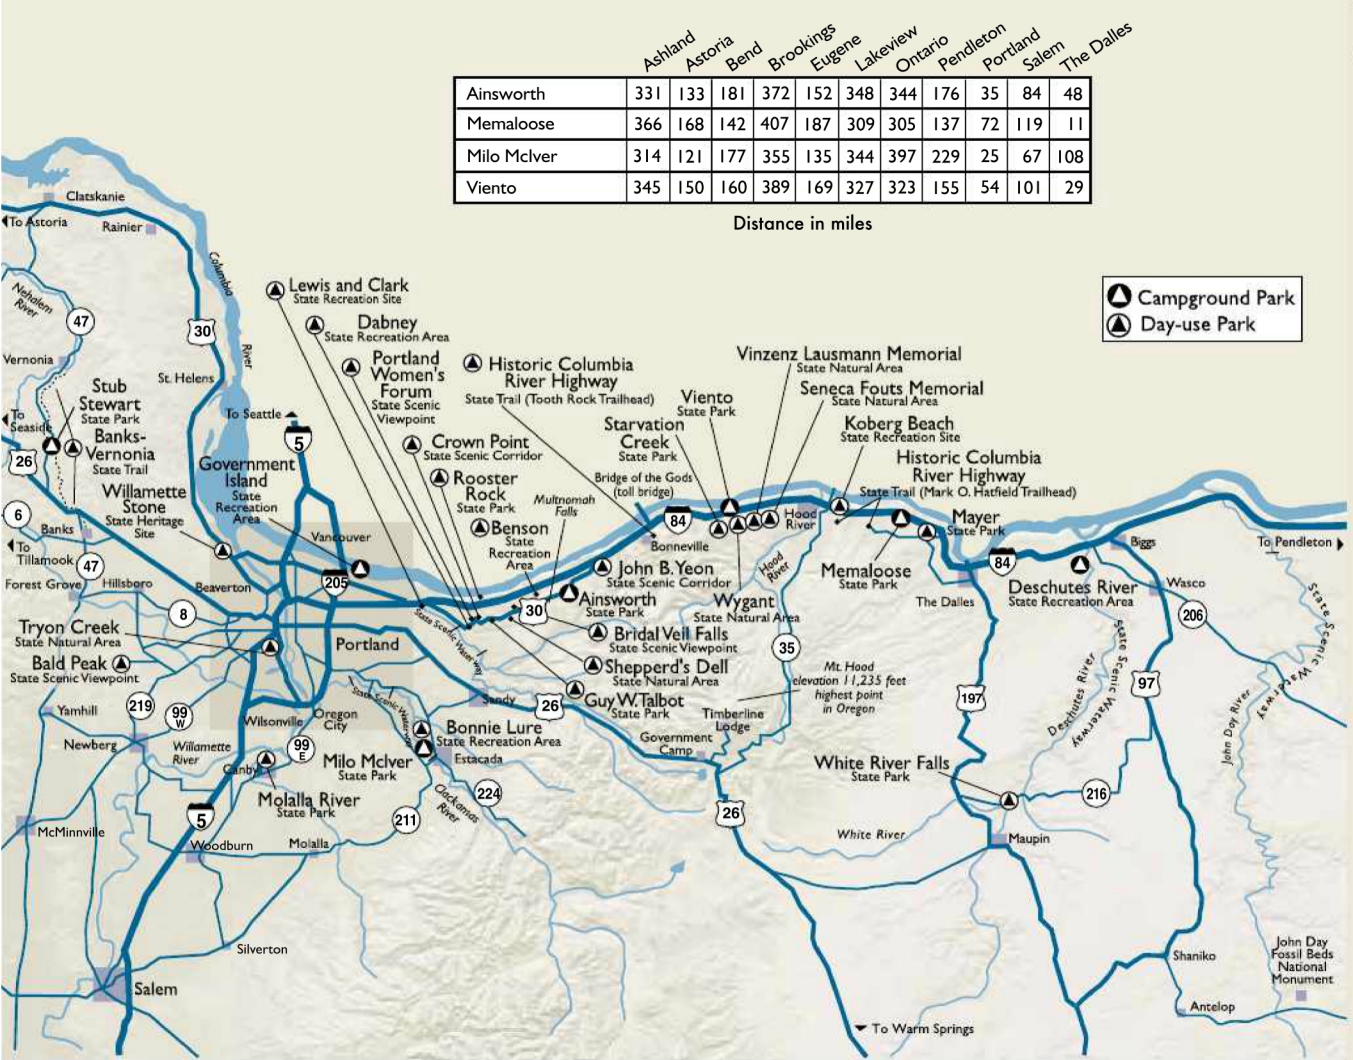

To Corvallis ▶

To Corvallis ▶

To Eugene ▶

To Eugene/Roseburg ▶

El

- ▲ Campground Park
- ▲ Day-use Park

CALIFORNIA

To San Francisco ▼

To Sacramento ▼

	Ashland	Astoria	Bend	Brookings	Eugene	Lakeview	Ontario	Pendleton	Portland	Salem	The Dalles
Collier Memorial	94	353	107	333	142	106	388	377	257	210	237
Goose Lake	160	434	181	433	248	14	279	354	338	310	312
Joseph H. Stewart	47	367	184	256	156	171	465	454	271	224	315
Valley of the Rogue	29	314	234	248	150	185	415	504	265	218	365

Distance in miles

- ▲ Campground Park
- ▲ Day-use Park

- Campground Park
- Day-use Park

Clyde Holliday	347	351	146	459	242	216	135	130	255	258	256
Emigrant Springs	467	331	266	552	362	359	142	26	235	282	152
Farewell Bend	450	448	281	611	394	290	25	143	352	392	269
Lake Owyhee	461	519	302	632	415	301	46	214	423	431	340
Wallowa Lake	569	433	353	654	466	409	192	128	337	384	254

Distance in miles

CALIFORNIA