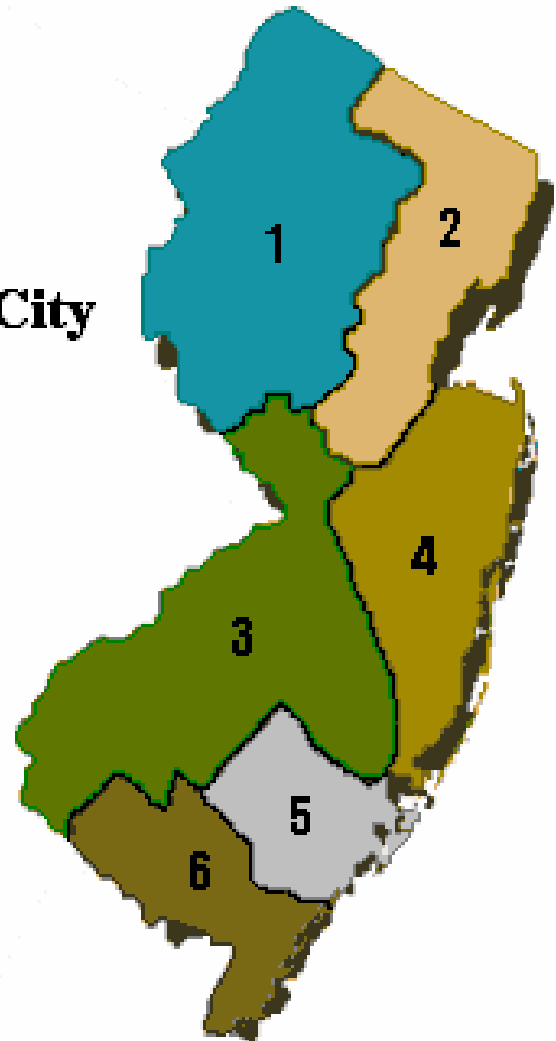

-  **Skylands**
-  **Gateway**
-  **Delaware River**
-  **Shore**
-  **Greater Atlantic City**
-  **Southern Shore**

Parks, Forests, and Recreation Areas of the Skylands Region

- A. High Point
- B. Stokes
- C. Wawayanda
- D. Swartswood
- E. Worthington
- F. Kittatinny Valley
- G. Hopatcong
- H. Farny
- I. Allamuchy/
Stephens
- J. Jenny Jump
- K. Hacklebarney
- L. Voorhees
- M. Spruce Run
- N. Washington Rock
- O. Round Valley
- P. Bull's Island
- Q. Delaware & Raritan Canal Office

State Park Service

Parks, Forests, and Marinas of the Gateway Region

- A. **Abram S. Hewitt**
- B. **Ringwood**
- C. **Long Pond Ironworks**
- D. **Ramapo Mountain**
- E. **Norvin Green**
- F. **Liberty**
- G. **Cheesequake**

State Park Service

Forests and Marinas of the Greater Atlantic Region

- A. Wharton
- B. Farley Marina

State Park Service

Parks, Forests, and Marinas of the Southern Shore Region

- A. **Belleplain**
- B. **Fortescue Marina**
- C. **Corson's Inlet (administered by Belleplain)**

- D. **Cape May Point**