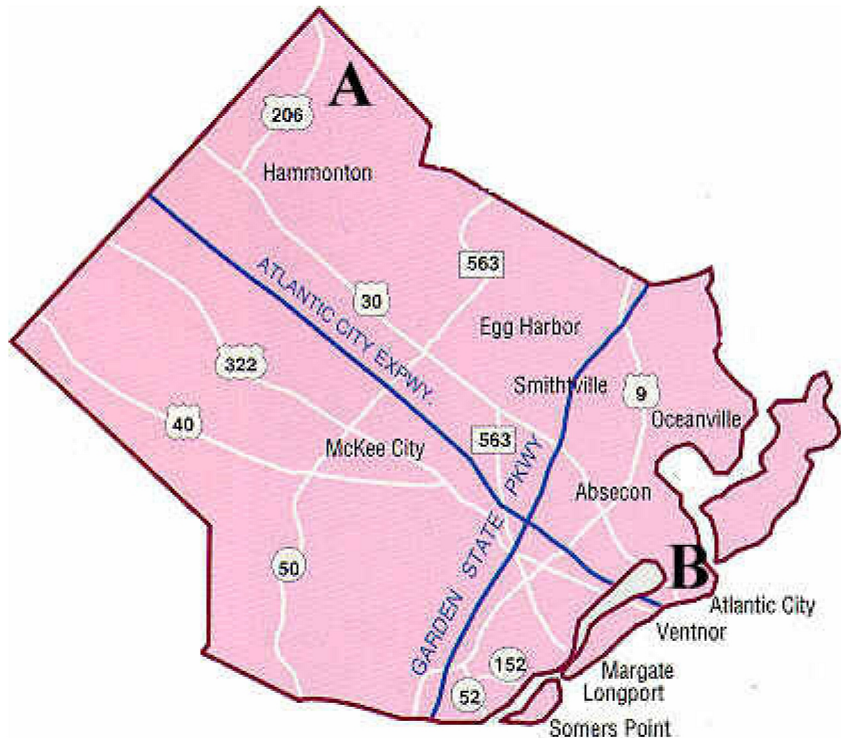

State Park Service

Parks and Forests of the Delaware River Region

- A. Princeton Battlefield
- B. Washington Crossing
- C. Rancocas
- D. Byrne (formerly Lebanon)
- E. Wharton
- F. Penn
- G. Bass River
- H. Parvin / Centerton Golf Course
- I. Fort Mott
- J. White Oaks Golf Course

State Park Service

Parks, Forests, and Marinas of the Shore Region

- A. Leonardo Marina
- B. Monmouth Battlefield
- C. Allaire/
Spring Meadow Golf Course
- D. Byrne (formerly Lebanon)
- E. Double Trouble
- F. Island Beach
- G. Forked River Marina
- H. Barnegat Lighthouse
- I. Cream Ridge Golf Course

State Park Service

Forests and Marinas of the Greater Atlantic Region

- A. Wharton
- B. Farley Marina

State Park Service

Parks, Forests, and Marinas of the Southern Shore Region

- A. **Belleplain**
- B. **Fortescue Marina**
- C. **Corson's Inlet (administered by Belleplain)**

- D. **Cape May Point**