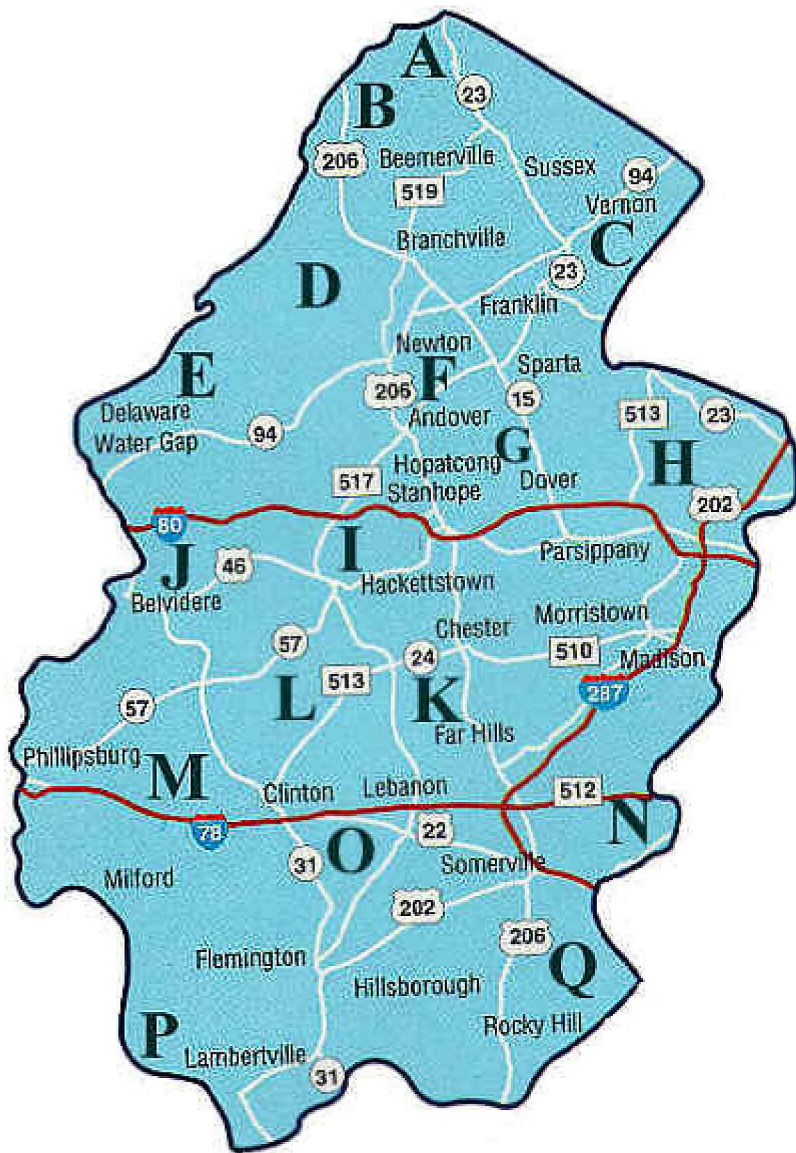

-  **Skylands**
-  **Gateway**
-  **Delaware River**
-  **Shore**
-  **Greater Atlantic City**
-  **Southern Shore**

Parks, Forests, and Recreation Areas of the Skylands Region

- A. High Point
- B. Stokes
- C. Wawayanda
- D. Swartswood
- E. Worthington
- F. Kittatinny Valley
- G. Hopatcong
- H. Farny
- I. Allamuchy/
Stephens
- J. Jenny Jump
- K. Hacklebarney
- L. Voorhees
- M. Spruce Run
- N. Washington Rock
- O. Round Valley
- P. Bull's Island
- Q. Delaware & Raritan Canal Office

State Park Service

Parks, Forests, and Marinas of the Gateway Region

- A. **Abram S. Hewitt**
- B. **Ringwood**
- C. **Long Pond Ironworks**
- D. **Ramapo Mountain**
- E. **Norvin Green**
- F. **Liberty**
- G. **Cheesequake**

State Park Service

Forests and Marinas of the Greater Atlantic Region

- A. Wharton
- B. Farley Marina

State Park Service

Parks, Forests, and Marinas of the Southern Shore Region

- A. **Belleplain**
- B. **Fortescue Marina**
- C. **Corson's Inlet (administered by Belleplain)**

- D. **Cape May Point**