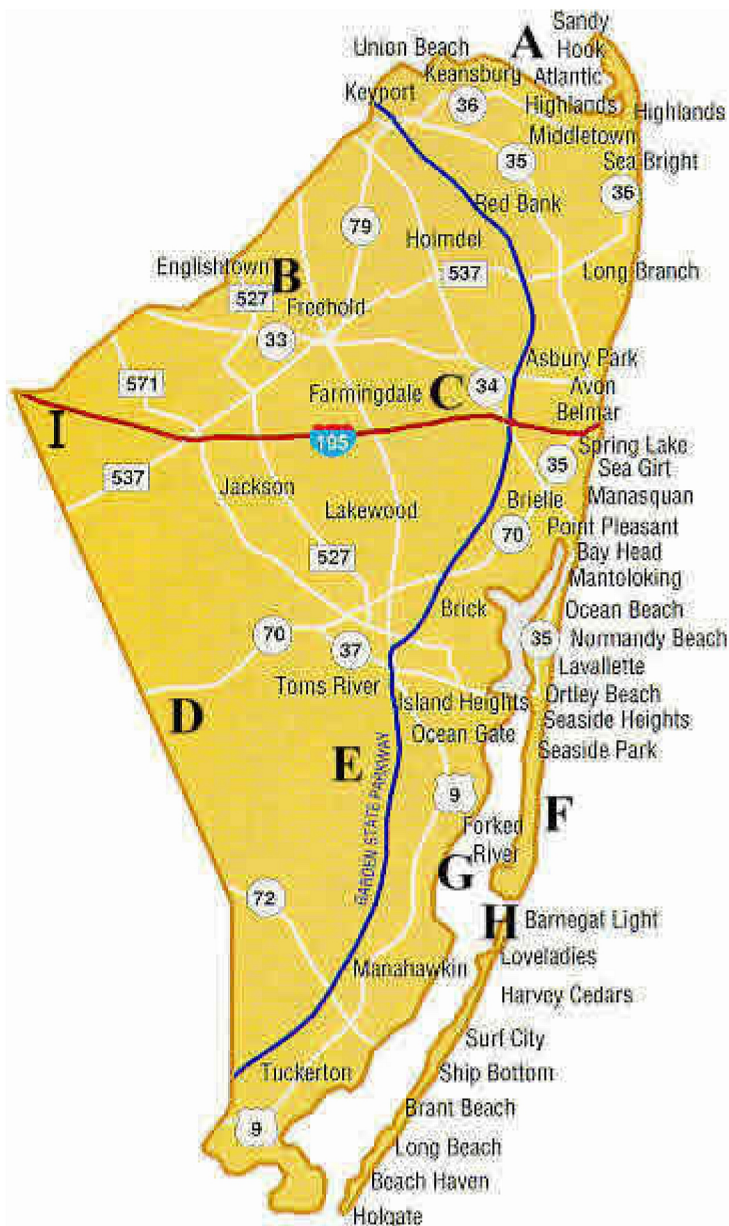

State Park Service

Parks, Forests, and Marinas of the Gateway Region

- A. **Abram S. Hewitt**
- B. **Ringwood**
- C. **Long Pond Ironworks**
- D. **Ramapo Mountain**
- E. **Norvin Green**
- F. **Liberty**
- G. **Cheesequake**

State Park Service

Parks and Forests of the Delaware River Region

- A. Princeton Battlefield
- B. Washington Crossing
- C. Rancocas
- D. Byrne (formerly Lebanon)
- E. Wharton
- F. Penn
- G. Bass River
- H. Parvin / Centerton Golf Course
- I. Fort Mott
- J. White Oaks Golf Course

State Park Service

Parks, Forests, and Marinas of the Shore Region

- A. Leonardo Marina
- B. Monmouth Battlefield
- C. Allaire/
Spring Meadow Golf Course
- D. Byrne (formerly Lebanon)
- E. Double Trouble
- F. Island Beach
- G. Forked River Marina
- H. Barnegat Lighthouse
- I. Cream Ridge Golf Course

- D. **Cape May Point**