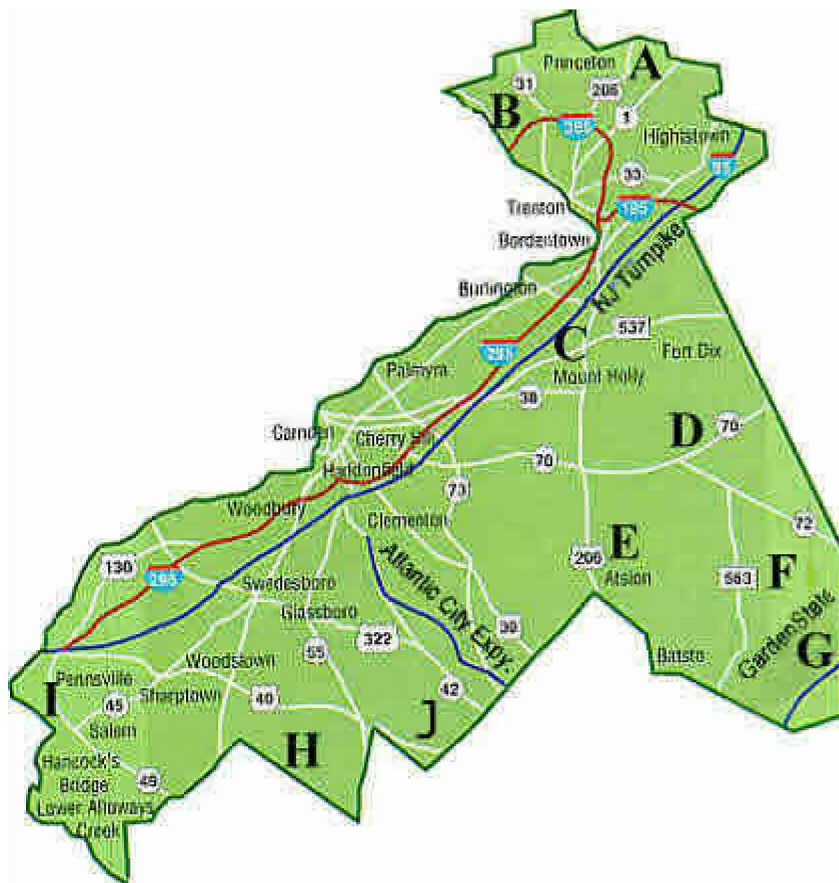

-  **Skylands**
-  **Gateway**
-  **Delaware River**
-  **Shore**
-  **Greater Atlantic City**
-  **Southern Shore**

Parks, Forests, and Recreation Areas of the Skylands Region

- A. High Point
- B. Stokes
- C. Wawayanda
- D. Swartswood
- E. Worthington
- F. Kittatinny Valley
- G. Hopatcong
- H. Farny
- I. Allamuchy/
Stephens
- J. Jenny Jump
- K. Hacklebarney
- L. Voorhees
- M. Spruce Run
- N. Washington Rock
- O. Round Valley
- P. Bull's Island
- Q. Delaware & Raritan Canal Office

State Park Service

Parks, Forests, and Marinas of the Gateway Region

- A. **Abram S. Hewitt**
- B. **Ringwood**
- C. **Long Pond Ironworks**
- D. **Ramapo Mountain**
- E. **Norvin Green**
- F. **Liberty**
- G. **Cheesequake**

State Park Service

Parks, Forests, and Marinas of the Shore Region

- A. Leonardo Marina
- B. Monmouth Battlefield
- C. Allaire/
Spring Meadow Golf Course
- D. Byrne (formerly Lebanon)
- E. Double Trouble
- F. Island Beach
- G. Forked River Marina
- H. Barnegat Lighthouse
- I. Cream Ridge Golf Course

- D. **Cape May Point**