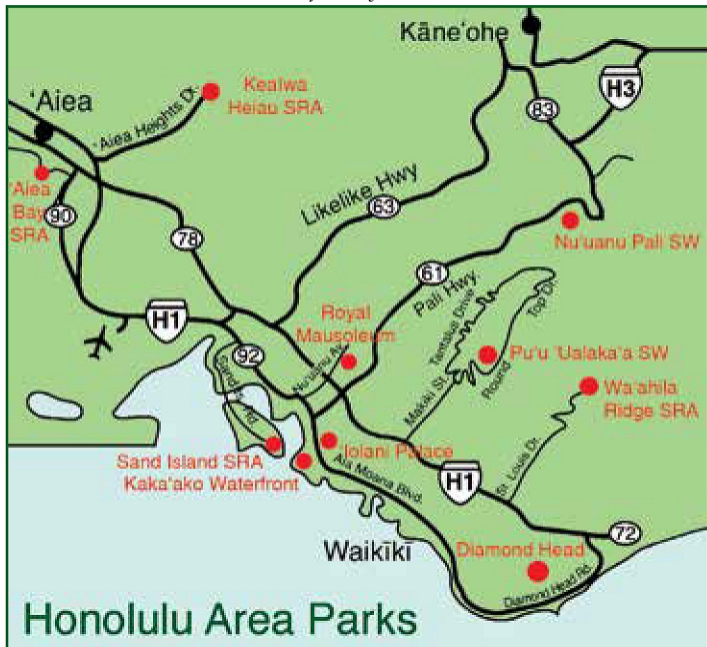

ISLAND OF HAWAI'I

ISLAND OF KAUAI

ISLAND OF MAUI

ISLAND OF O'AHU

HAWAII STATE PARK SYSTEM

		PARK FACILITIES										PARK ACTIVITIES								FEES				
		LODGING	CAMPING	PICNIC TABLES	PICNIC PAVILION	OPEN FIELD	COMFORT STATION	TOILETS	SHOWERS	FOOD	BOAT RAMP	SCENIC LOOKOUT	OCEAN/BEACH	FISHING	HIKING (over 1 mile)	WALKING PATH	BOATING	INTERPRETATION	LANDMARK SITE	CULTURAL SITES	WATERFALLS	ENTRY	PARKING	
HAWAII	'Akaka Falls SP			•																				
	Hāpuna Beach SRA	•		•	•					•	C													•
	Kalōpā SRA	•	•	•	•																			•
	Kealakekua Bay SHP				•					•								•						
	Kekaha Kai SP (Mahai'ula)				•					•														
	Kekaha Kai SP (Manini'owali)				•					•														
	Kīholo SPR		•							•														
	Kohala Historic Sites SM																			H				
	Lapakahi SHP									•								•						•
	Lava Tree SM				•					•								•						
	MacKenzie SRA		•	•	•					•								•						
	Manukā SW		•	•	•					•														
	Mauna Kea SRA	•																						
	Wailoa River SRA			•	•	•																		
Wailuku River SP									•														•	
KAUAI	Ahukini SRP																							
	Hā'ena SP																							
	Kōke'e SP	C	•	•	•	•					C												•	
	Nāpali Coast SWP		•							•													•	
	Polihale SP		•	•	•					•													•	
	Russian Fort Elizabeth SHP																							
	Wailua River SP																							
	Waimea Canyon SP																							
Waimea SRP			•																					
MAUI	Haleki'i-Pihana Heiau SHS																							
	Īao Valley SM																						•	
	Kaumahina SW				•																			
	Mākena SP				•																			
	Polipoli Spring SRA	•	•	•	•																			
	Pua'a Ka'a SW				•																			
	Wai'ānapanapa SP	•	•	•	•																		•	
	Wailua Valley SW																							
MOLOKA'I																								
Pālā'au SP		•	•	•	•																			
O'AHU	Ahupua'a 'O Kahana SP		•	•																				
	Āiea Bay SRA			•	•																			
	Diamond Head SM			•	•	•																	•	
	He'eia SP			•																				
	Īolani Palace SM																							
	Ka'ena Point SP (Keawa'ula)																							
	Ka'ena Point SP (Mokulē'ia)																							
	Kaiwi SSS (Makapu'u Lookout)																							
	Keāiwa Heiau SRA		•	•	•	•																	•	
	Lā'ie Point SW																							
	Mālaekahana SRA	C	•	•	•	•																		
	Nu'uuanu Pali SW																							
	Pu'u O Mahuka Heiau SHS																							
	Pu'u 'Ualaka'a SW			•	•																			
	Royal Mausoleum SM																							
	Sand Island SRA		•	•	•	•																		
Ulupō Heiau SHP																								
Wa'ahila Ridge SRA			•	•																				
Wahiawā Freshwater SRA			•																					